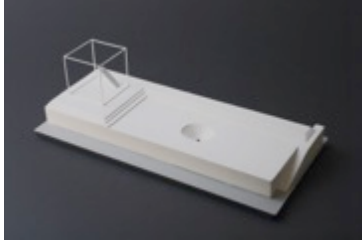

ROBERT MILLER GALLERY

Mayumi Terada
courtyard of ruby
six foot platform #4
2014
wood, plastic, glass, acrylic paint
3 ¼ x 11 5/8 x 5 5/8 in (8 1/5 x 29 3/5 x 14 3/10 cm)
TERA-0180
$7,000