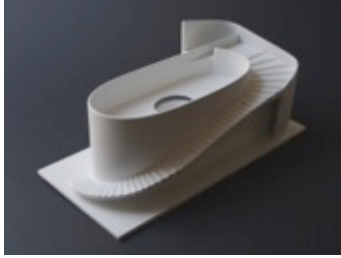

ROBERT MILLER GALLERY

Mayumi Terada
oval roof garden
six foot platform #10
2014
wood, black pearl, acrylic paint
4 7/8 x 11 1/2 x 5 1/2 in (12 2/5 x 29 1/5 x 14 cm)
TERA-0186
$7,000