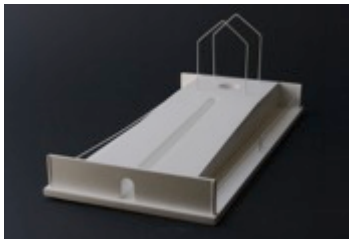

Mayumi Terada
passage to pearl
six foot platform #5
2014
wood, plastic, pearl, acrylic paint
4 x 11 1/2 x 5 1/2 in (10 1/5 x 29 1/5 x 14 cm)
TERA-0181
$7,000