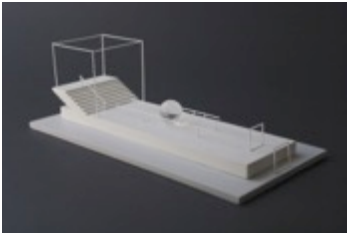

Mayumi Terada
crystal sphere
six foot platform #3
2014
wood, plastic, crystal quartz, acrylic paint
3 5/8 x 11 1/2 x 5 1/2 in (9 x 29 1/5 x 14 cm)
TERA-0179
$7,000