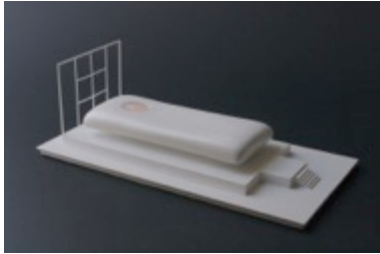

Mayumi Terada
bed
six foot platform #6
2014
wood, plastic, rose quartz, acrylic paint
3 3/4 x 11 1/2 x 5 1/2 in (9 1/2 x 29 1/5 x 14 cm)
TERA-0182
$7,000