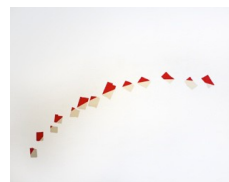

23.

Willem Oorebeek
CAT, 2015
From the *Vertical Club* series
Print on paper
OORE-0045

24.

Willem Oorebeek
The Outdoor Smoker, 2015
From the *Vertical Club* series
Print on paper
OORE-0047

25.

Suchan Kinoshita
Line in Parts, 2015
Installation, vinyl adhesive
Approx. 22 x 46 inches (55.9 x 116.8 centimeters)
KINO-0001
Collection of the artist