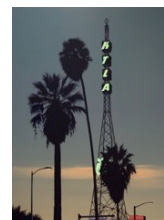

2.

Glen Rubsamen
Billboard Palm, 2013
High definition video, unique
05:51 minutes
RUBS-0057

3.

Glen Rubsamen
Impending Doom, 2014
Acrylic on panel
48 x 30 inches (121.9 x 76.2 centimeters)
RUBS-0058

4.

Glen Rubsamen
Cutting It Fine, 2014
Acrylic on panel
30 x 48 inches (76.2 x 121.9 centimeters)
RUBS-0059