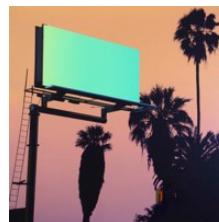

2.

Glen Rubsamen
Billboard Palm, 2013
High definition video, unique
05:51 minutes
RUBS-0057

3.

Glen Rubsamen
Impending Doom, 2014
Acrylic on panel
48 x 30 inches (121.9 x 76.2 centimeters)
RUBS-0058

4.

Glen Rubsamen
Cutting It Fine, 2014
Acrylic on panel
30 x 48 inches (76.2 x 121.9 centimeters)
RUBS-0059