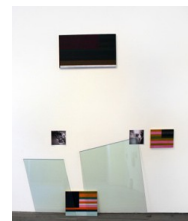

28B.

Doug Ashford
Bakersfield CA, 2013
Three paintings tempera on wood, two photos, two glass
panes
Dimensions variable
ASHF-0001.2