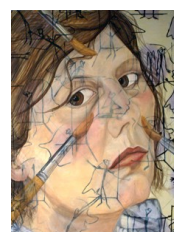

16.

Jana Euler

Identify Forming Processes Overpainted, 2012

Oil on canvas

55 x 39 1/2 inches (139.7 x 100.3 centimeters)

EULE-0001

Private collection

17. Oorebeek/Thompson