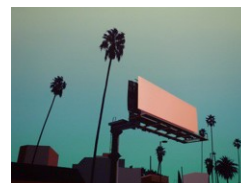

5.

Willem Oorebeek
Boy, 2015
From the *Vertical Club* series
Print on paper
70 x 54 inches
OORE-0046

6.

Willem Oorebeek
Delirium Ambulatorium, 2015
From the *Vertical Club* series
Print on paper
OORE-0044