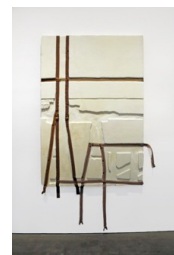

TUSE-0001.1 and TUSE-0001.2

11.

Megan Marrin

Untitled (Mediation), 2014

Styrofoam, resin, paint, zippers, furniture nails

60 x 48 x 1 ½ inches (152.4 x 121.9 x 3.8 centimeters)

MARR-0001

12.