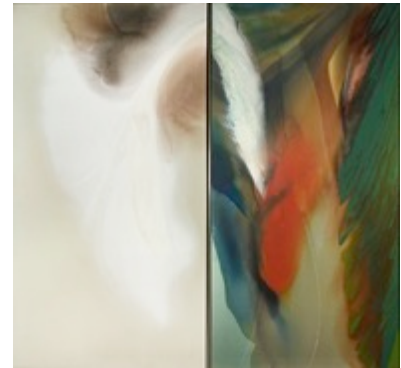

JENK-0011A

One of four paintings for *Chapel of Meditation*

Phenomena Windward Side, 1976

Acrylic on canvas

77 x 75 inches (195.6 x 190.5 centimeters)

JENK-0016

Phenomena From Solway to Tyne, 1973

Acrylic on canvas

38 x 64 inches (96.5 x 162.6 centimeters)

JENK-0013

Phenomena Overlord with Blue, 1964

Acrylic on canvas

85 ½ x 117 inches (217.2 x 297.2
centimeters)

JENK-0009

ROBERT MILLER GALLERY

Phenomena Chapel White, 1972
Acrylic on canvas
Diptych
98 x 85 inches (226 x 215.9 centimeters)
JENK-0011C
One of four paintings for *Chapel of Meditation*

Phenomena Entrance Portal, 1973
Acrylic on canvas
Diptych
89 x 85 inches (226 x 215.9 centimeters)
JENK-0011B
One of four paintings for *Chapel of Meditation*

Phenomena Chapel Shell Sound, 1973
Acrylic on canvas
81 x 64 inches (205.7 x 162.6 centimeters)
JENK-0011D
One of four paintings for *Chapel of Meditation*