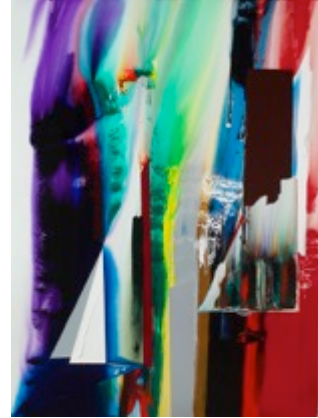

ROBERT MILLER GALLERY

Phenomena Prisms from Rhodes, 1984
Acrylic on canvas
77 x 58 inches (195.6 x 147.3 centimeters)
JENK-0020