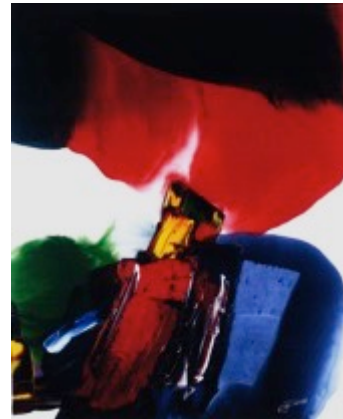

Phenomena Shaman Lost and Found Again,
1994
Acrylic on canvas
64 x 51 inches (162.6 x 129.5 centimeters)
JENK-0024