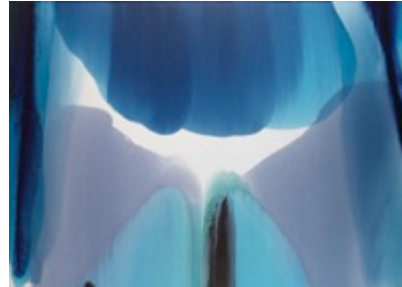

ROBERT MILLER GALLERY

PAUL JENKINS

6 November – 20 December 2014

Exhibition Checklist

Phenomena Blue of 62 in 2002, 2002
Acrylic on canvas
74 $\frac{3}{4}$ x 100 $\frac{3}{4}$ inches (190 x 256 centimeters)
JENK-0008

Phenomena Druid Underpass, 2004
Acrylic on canvas
67 x 78 inches (170.2 x 198.1 centimeters)
JENK-0032

Phenomena Struck by Red, 2006
Acrylic on canvas
58 x 41 inches (147.3 x 104.1 centimeters)
JENK-0029